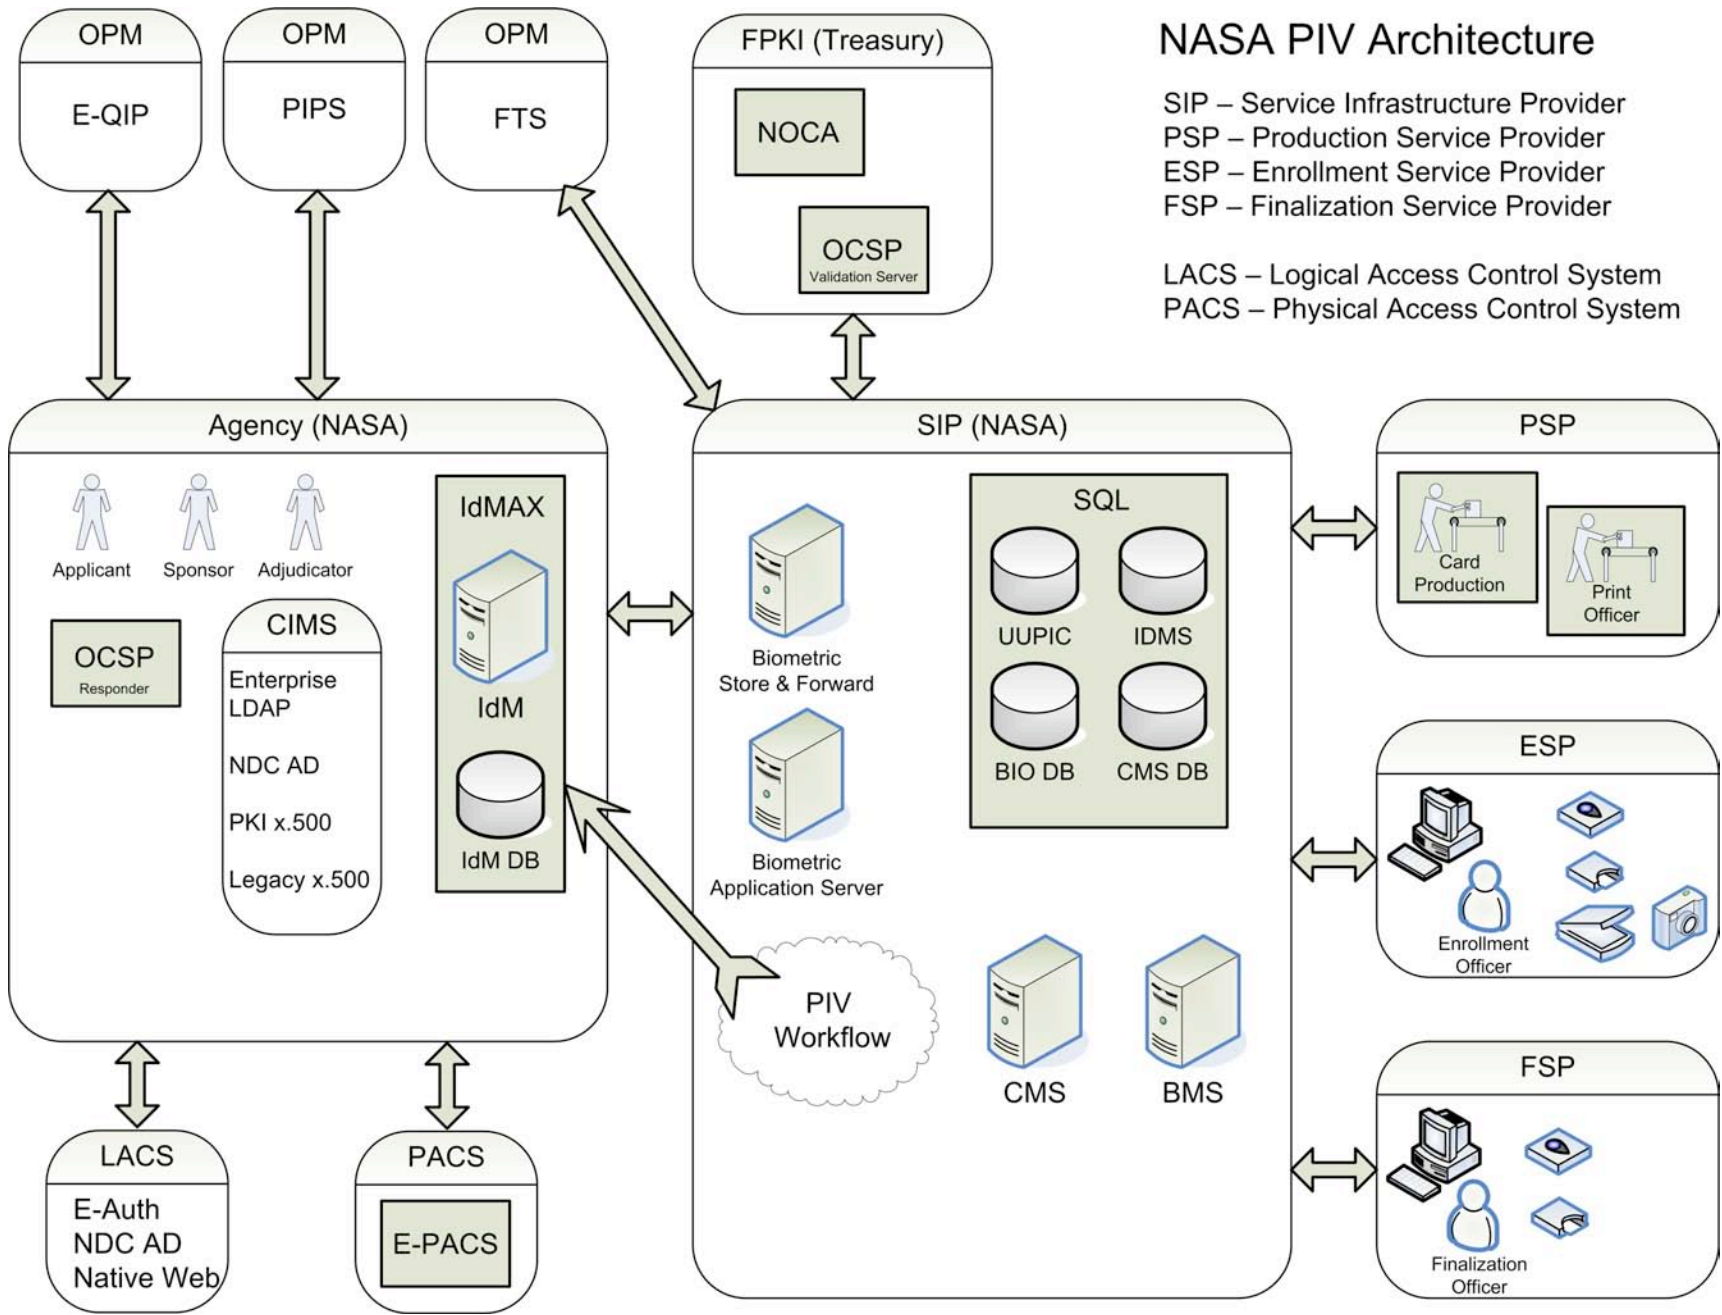

NASA PIV Architecture

Tim Baldrige

IAB

July 20, 2007

Figure 2: Component Interaction

NASA PIV Architecture

SIP – Service Infrastructure Provider
 PSP – Production Service Provider
 ESP – Enrollment Service Provider
 FSP – Finalization Service Provider

LACS – Logical Access Control System
 PACS – Physical Access Control System

Tim.Baldrige@nasa.gov

(256) 544-5314