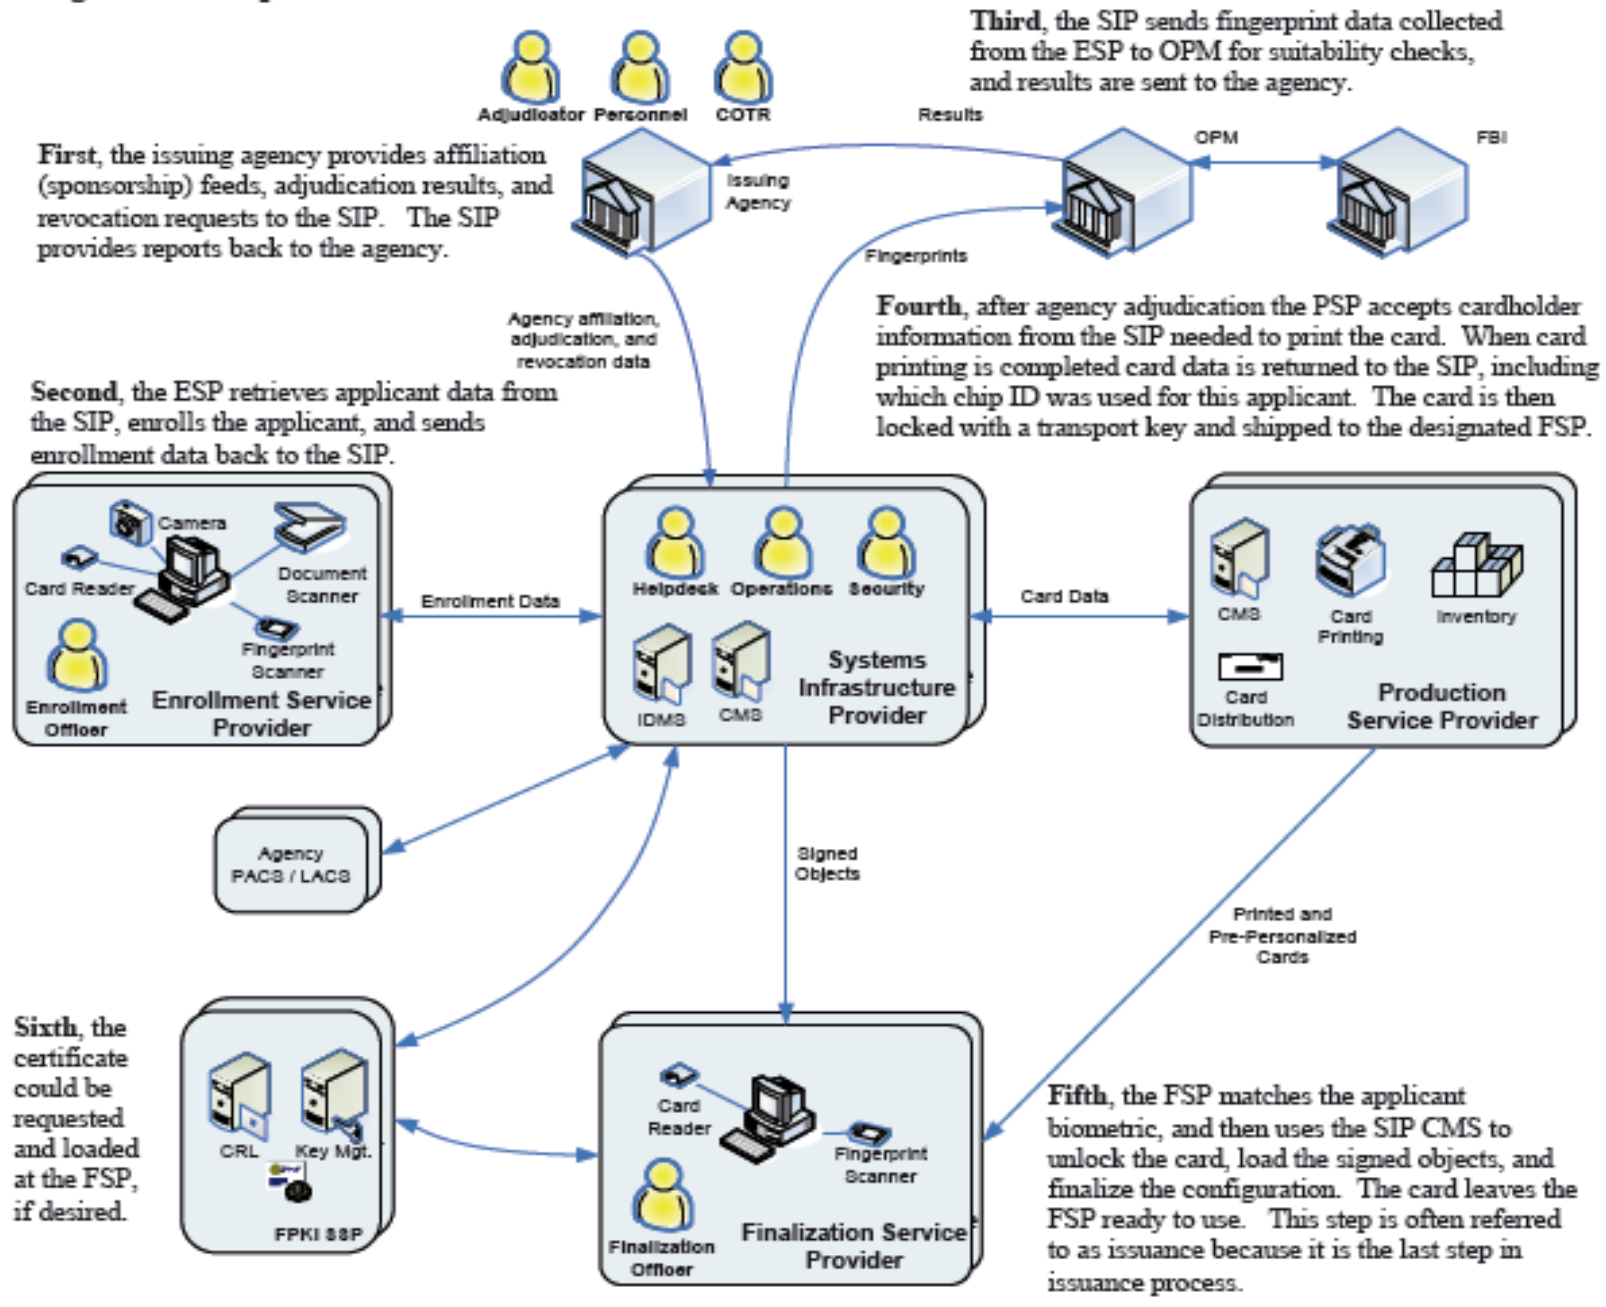

NASA PIV Architecture

Tim Baldrige

IAB

July 20, 2007

Figure 2: Component Interaction

NASA PIV Architecture

SIP – Service Infrastructure Provider
 PSP – Production Service Provider
 ESP – Enrollment Service Provider
 FSP – Finalization Service Provider

LACS – Logical Access Control System
 PACS – Physical Access Control System

Tim.Baldrige@nasa.gov

(256) 544-5314